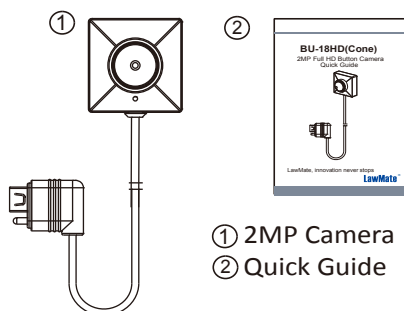

1. Names and Parts

- ① Camera Lens
- ② Microphone
- ③ Micro USB

※ No microphones are available for USA market.

2. Package Content

- ① 2MP Camera
- ② Quick Guide

1

3. Camera Setup Illustration

To connect the camera to the DVR, plug the camera's Micro USB end into the **Camera In** port on the DVR.

※ Only connect the camera to DVR when the DVR is powered off.

※ Before turning on the DVR, make sure the camera is already connected and memory card is inserted.

※ BU-18HD(Cone) is only compatible with PV-500HDW & PV-500HDW Pro.

2

BU-18HD(Cone)

2MP Full HD Button Camera
Quick Guide

LawMate, innovation never stops

LawMate®