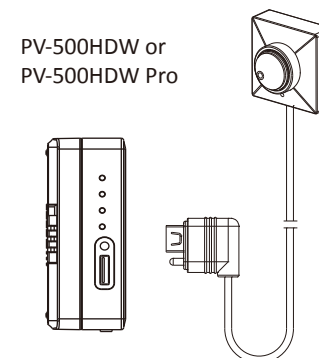

1. Names and Parts

- ① Camera Lens
- ② Microphone
- ③ Micro USB

※ No microphones are available for USA market.

2. Package Content

- ① 2MP Camera
- ② Quick Guide

1

3. Camera Setup Illustration

To connect the camera to the DVR, plug the camera's Micro USB end into the **Camera In** port on the DVR.

※ Only connect the camera to DVR when the DVR is powered off.

※ Before turning on the DVR, make sure the camera is already connected and memory card is inserted.

※ BU-18HD(Cone) is only compatible with PV-500HDW & PV-500HDW Pro.