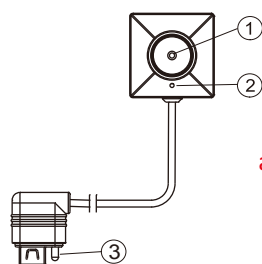

1. Names and Parts

- ① Camera Lens
- ② Microphone
- ③ Micro USB

※ No microphones are available for USA market.

2. Package Content

- ① 2MP Camera
- ② Quick Guide

1

3. Camera Setup Illustration

To connect the camera to the DVR, plug the camera's Micro USB end into the **Camera In** port on the DVR.

※ Only connect the camera to DVR when the DVR is powered off.

※ Before turning on the DVR, make sure the camera is already connected and memory card is inserted.

※ BU-18HD(Cone) is only compatible with PV-500HDW & PV-500HDW Pro.