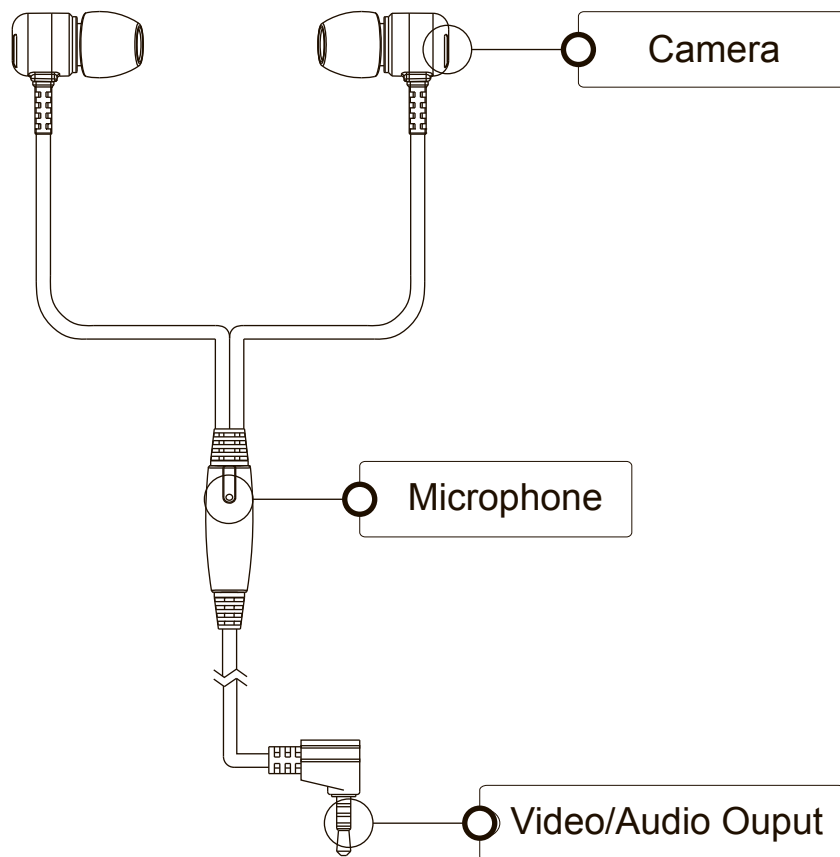

C1176 Ear Phone Type Camera Operation Manual

LawMate
Law Enforcement Products Manufacturer

1.Names and Parts

2.Connections Illustration

3.How correct to use Camera

X

Wrong

✓

Correct

Item Number	CM-EP10
Video System	NTSC & PAL
Picture Element	640 x 480
Resolution (H)	480 TV Lines
Image Sensor	CMOS 1/4 inch
S/N Ratio	50 dB
MIN Illumination	3 Lux / 30 IRE @ F2.0
Video Output	1.0V p-p Composite at 75 ohm
Audio Output	2Vp-p(MAX) 10KHz ohms Impedance
MIC Sensitivity	Yes
Lens	3.59 mm
Angle of View	66.5 Degree
Power Supply Voltage	DC 5V
Power Supply Current	130 mA
Operation Temperature	-10~50
Storage Temperature	-10~50
Dimension (Incl Lens)	23(W) x26(H) x18(T) mm
Weight	25 g