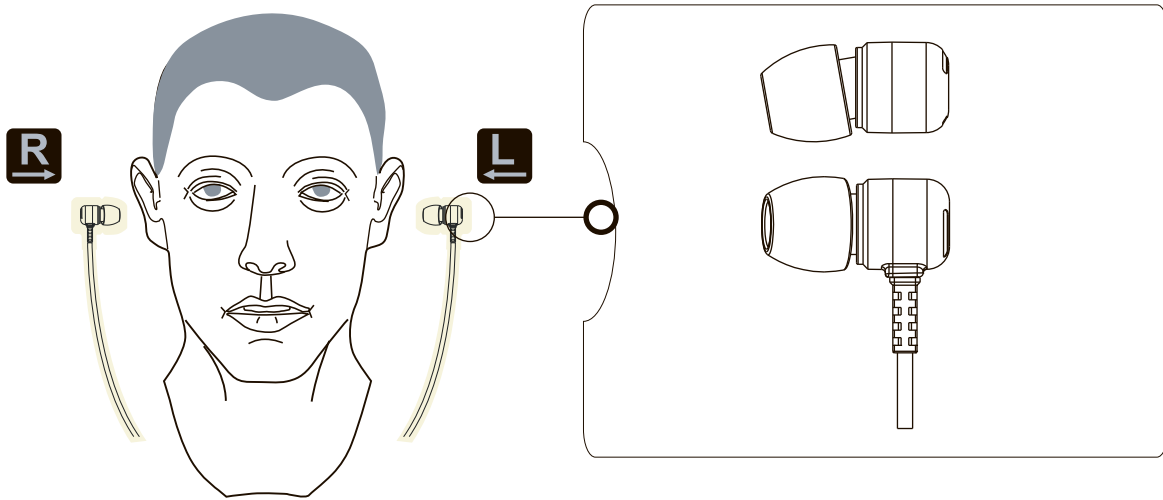

C1176 Ear Phone Type Camera Operation Manual

LawMate
Law Enforcement Products Manufacturer

1.Names and Parts

2.Connections Illustration

3.How correct to use Camera

X

Wrong

✓

Correct

Item Number	CM-EP10
Video System	NTSC & PAL
Picture Element	640 x 480
Resolution (H)	480 TV Lines
Image Sensor	CMOS 1/4 inch
S/N Ratio	50 dB
MIN Illumination	3 Lux / 30 IRE @ F2.0
Video Output	1.0V p-p Composite at 75 ohm
Audio Output	2Vp-p(MAX) 10KHz ohms Impedance
MIC Sensitivity	Yes
Lens	3.59 mm
Angle of View	66.5 Degree
Power Supply Voltage	DC 5V
Power Supply Current	130 mA
Operation Temperature	-10~50
Storage Temperature	-10~50
Dimension (Incl Lens)	23(W) x26(H) x18(T) mm
Weight	25 g