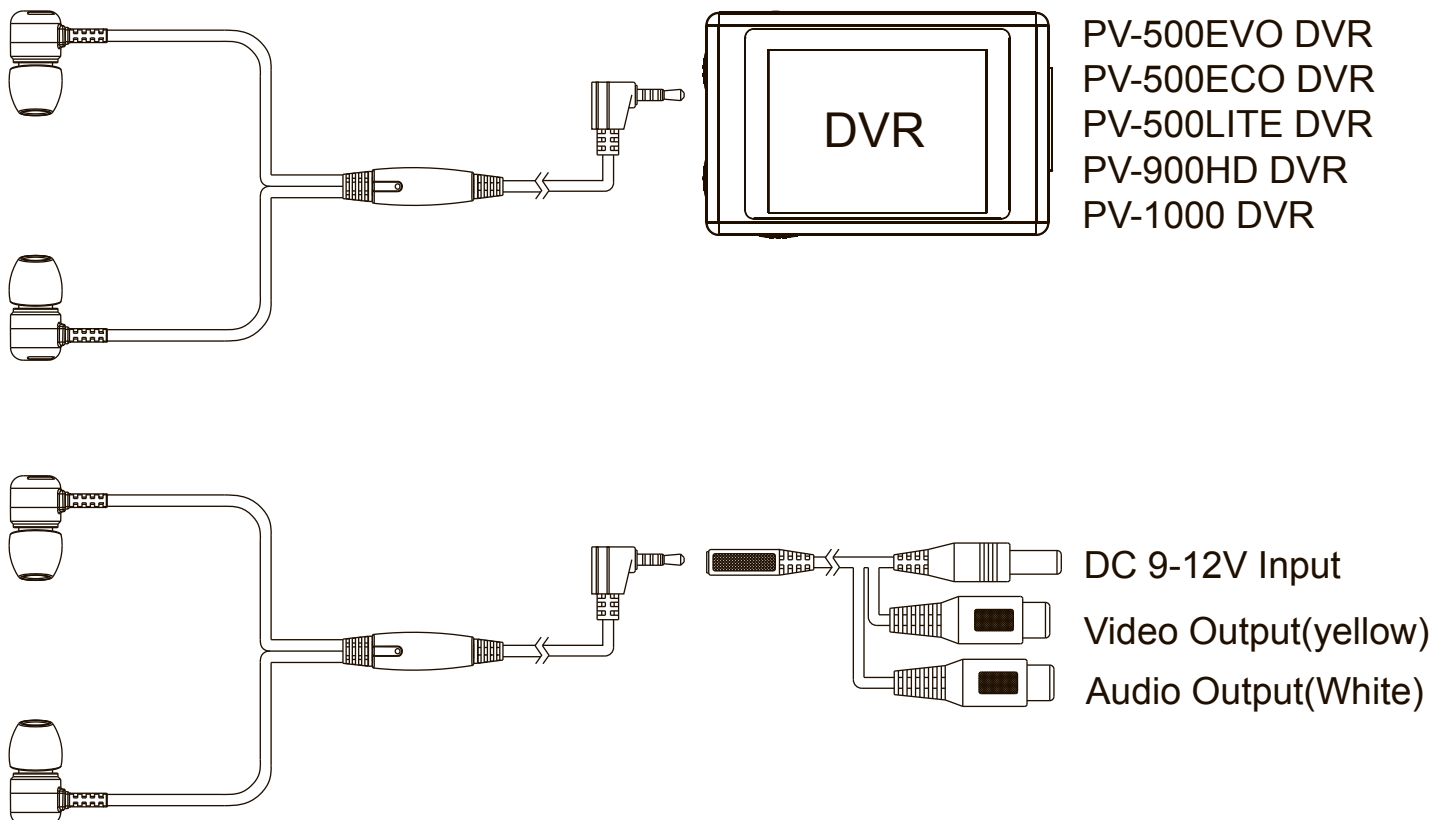

C1176 Ear Phone Type Camera Operation Manual

LawMate
Law Enforcement Products Manufacturer

1.Names and Parts

2.Connections Illustration

3.How correct to use Camera

X

Wrong

✓

Correct

Item Number	CM-EP10
Video System	NTSC & PAL
Picture Element	640 x 480
Resolution (H)	480 TV Lines
Image Sensor	CMOS 1/4 inch
S/N Ratio	50 dB
MIN Illumination	3 Lux / 30 IRE @ F2.0
Video Output	1.0V p-p Composite at 75 ohm
Audio Output	2Vp-p(MAX) 10KHz ohms Impedance
MIC Sensitivity	Yes
Lens	3.59 mm
Angle of View	66.5 Degree
Power Supply Voltage	DC 5V
Power Supply Current	130 mA
Operation Temperature	-10~50
Storage Temperature	-10~50
Dimension (Incl Lens)	23(W) x26(H) x18(T) mm
Weight	25 g