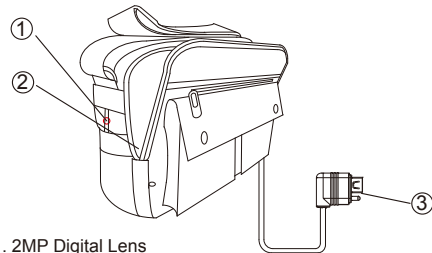

1. Name and Parts

- 1. 2MP Digital Lens
- 2. Microphone
- 3. Mini USB Jack

* No microphones are available for USA market.

2. Package Content

Full HD Digital Handbag Camera

Quick Guide

1

3. Connect Handbag Covert Camera to a DVR

1. To connect the camera, plug the camera's micro USB end into **Camera in** port on the DVR.

※ Only connect the camera to DVR when **Camera** is turned off.

※ Make sure both camera and memory card are inserted into DVR before turning the system on.

LawMate Portable DVR
(Compatible with PV-500HDW & PV-500HDW Pro)

2

2. Carefully open the velcro hidden pocket following red arrow pointed direction.

3. Place the portable DVR underneath the hidden layer and close it.