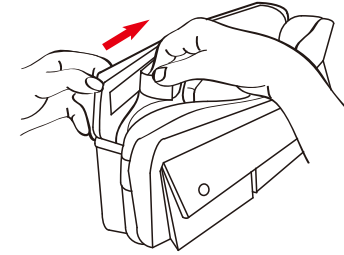

1. To connect the camera, plug the camera's micro USB end into **Camera in** port on the DVR.

※ Only connect the camera to DVR when **Camera** is turned off.

※ Make sure both camera and memory card are inserted into DVR before turning the system on.

LawMate Portable DVR
(Compatible with PV-500HDW & PV-500HDW Pro)

2

2. Carefully open the velcro hidden pocket following red arrow pointed direction.

3. Place the portable DVR underneath the hidden layer and close it.