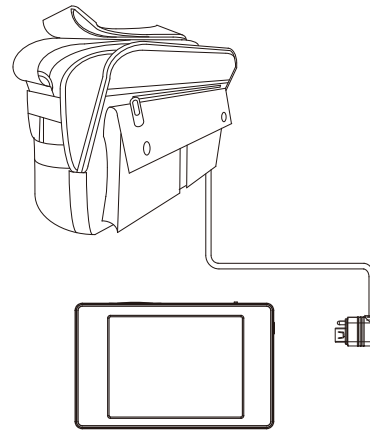

1. Name and Parts

- 1. 2MP Digital Lens
- 2. Microphone
- 3. Mini USB Jack

* No microphones are available for USA market.

2. Package Content

Full HD Digital Handbag Camera

Quick Guide

1

3. Connect Handbag Covert Camera to a DVR

1. To connect the camera, plug the camera's micro USB end into **Camera in** port on the DVR.

※ Only connect the camera to DVR when **Camera** is turned off.

※ Make sure both camera and memory card are inserted into DVR before turning the system on.

LawMate Portable DVR
(Compatible with PV-500HDW & PV-500HDW Pro)

2

2. Carefully open the velcro hidden pocket following red arrow pointed direction.

3. Place the portable DVR underneath the hidden layer and close it.