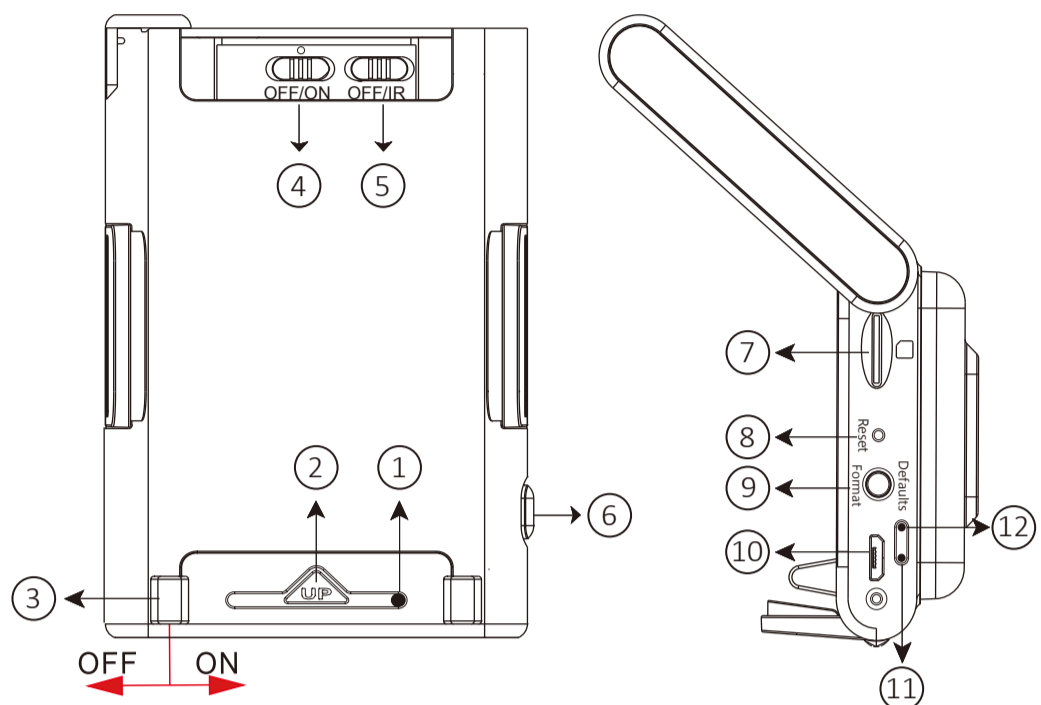

1. Names and Parts

- | | |
|--------------------------------|-----------------------------|
| 1. Camera Lens | 8. Reset Button |
| 2. IR LED | 9. Format / Defaults Button |
| 3. Power Switch | 10. USB Port |
| 4. Wi-Fi Switch | 11. Charging LED (Green) |
| 5. IR LED Switch | Power LED (Blue) |
| 6. Holding Grip Release Button | 12. Rec LED (Red) |
| 7. Memory Card Slot | Wi-Fi LED (Orange) |

❗ Do not remove serial number sticker!
Warranty is invalid if the sticker is tampered.

1

2. Package Content

3. Battery Charging

Plug the micro USB end of cable into (10) and plug the other end to an USB charger. After charging is complete, insert the memory card into (7). The device will be ready for further operations.

- Solid green LED ■ - charging.
- Green LED goes off - fully charged.

❗ Note: Device cannot be powered on if no memory card is inserted.

4. Format Memory Card

- 4.1 Insert the memory card into (7).
- 4.2 Press and hold on (9), then turn on the device.
- 4.3 The device will power off automatically when the memory card is formatted successfully.