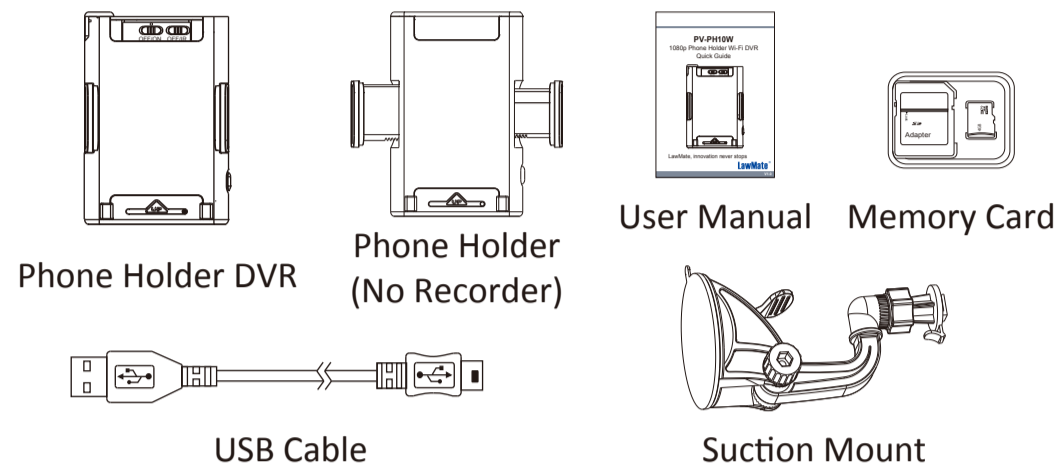

1. Names and Parts

- | | |
|--------------------------------|-----------------------------|
| 1. Camera Lens | 8. Reset Button |
| 2. IR LED | 9. Format / Defaults Button |
| 3. Power Switch | 10. USB Port |
| 4. Wi-Fi Switch | 11. Charging LED (Green) |
| 5. IR LED Switch | Power LED (Blue) |
| 6. Holding Grip Release Button | 12. Rec LED (Red) |
| 7. Memory Card Slot | Wi-Fi LED (Orange) |

❗ Do not remove serial number sticker!
Warranty is invalid if the sticker is tampered.

1

2. Package Content

3. Battery Charging

Plug the micro USB end of cable into (10) and plug the other end to an USB charger. After charging is complete, insert the memory card into (7). The device will be ready for further operations.

- Solid green LED ■ - charging.
- Green LED goes off - fully charged.

❗ Note: Device cannot be powered on if no memory card is inserted.

4. Format Memory Card

- 4.1 Insert the memory card into (7).
- 4.2 Press and hold on (9), then turn on the device.
- 4.3 The device will power off automatically when the memory card is formatted successfully.

7. Download Videos and Photos

- 7.1 Video and photo files are stored in the memory card.
- 7.2 There are two ways to download video / photo files.
 - 7.2.1 Use memory card reader to download video / photo files.
 - 7.2.2 With the device powered on and memory card inserted, connect the device to PC by USB connection. It will be recognized by PC as an external drive for use to download the video recordings and photo files.